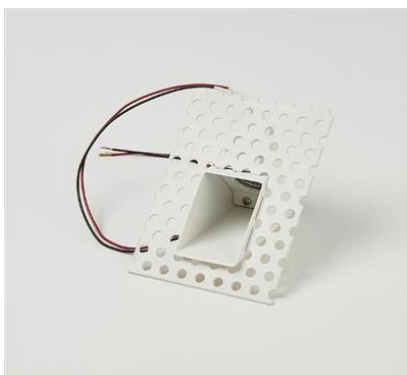

Blanche LED Trimless

PL-BLA

1W Trimless Step Light

Description

Blanche and Boulogne are the latest additions to our range of trimless marker lights. Choose from 2700K or 3000K replaceable light source, and a minimal square or oval opening. Perfect for lighting individual stair treads, giving a night light on a landing, or in a care home setting, the applications for this type of marker light are numerous. If this is a retrofit installation have a look at our Pyrenees and Simplon ranges which both utilise the same 1W CREE LED replaceable light source and don't need a plasterer.

Finish

Matt White

Material

Steel

IP20

TECHNICAL CHARACTERISTICS

Light source

Light source: CREE XPE LED

Input power 350mA

Color temperature: 2700K/3000K CRI: 80

Lm/Real W: 60

Life Time: 30000 Hours

Overall Dimensions: h.110 x w.80 x p.50mm

Recess depth: 60

GEAR available

[on/off](#),