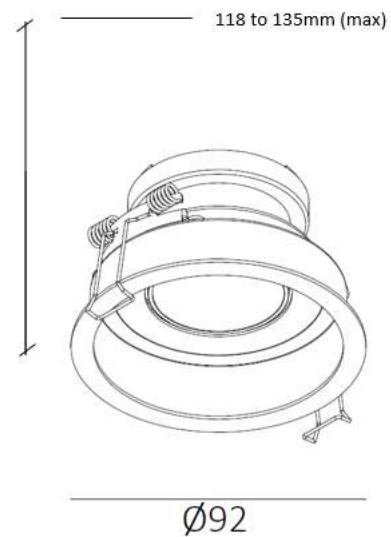

JasperL Code : GT.1269

CE IP20 CRI>90 3 SDCM

**Description**

Round LED Recessed dark-light down light. Adjustable 30deg tilt, 355 deg rotation. Discreet anti-glare look. High colour rendering. Additional accessories available including IP54 insert

Materials Die Cast Aluminium**Colour finish** WHITE RAL9003, custom RAL to order**Dimensions (mm)** 135 (max) x 92 dia. (cut-out 82)**Weight (KG)** 0.25**Light Source**

Option A. 9w LED (800 lms) 200 mA 45v 16° 28° 40° 60°

Plated inserts available by request see p.2

Dim-to-warm versions available

Accessories available to order

- Honeycomb filter
- Bronze, Brass & Blackened plated inserts
- IP54 insert

WARNINGS:
Do not cover top of fitting with insulation, as doing so will cause fitting to overheat substantially compromising its life span. Always be aware of any heating or hot water pipes which may cause ambient temperature to exceed 40°C