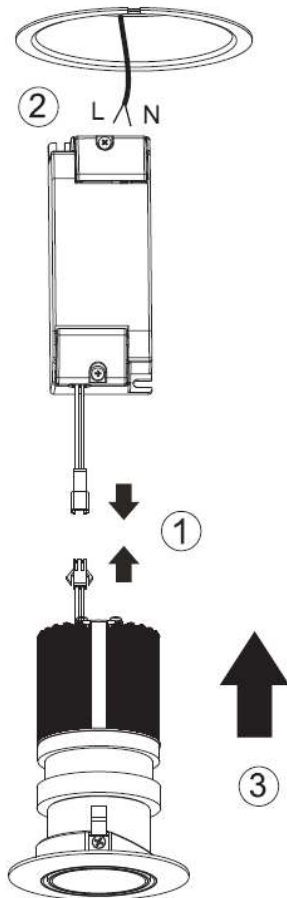

JasperL Code : GT.1269

CE IP20 CRI>90 3 SDCM

**Description**

Round LED Recessed dark-light down light. Adjustable 30deg tilt, 355 deg rotation. Discreet anti-glare look. High colour rendering. Additional accessories available including IP54 insert

Materials Die Cast Aluminium**Colour finish** WHITE RAL9003, custom RAL to order**Dimensions (mm)** 135 (max) x 92 dia. (cut-out 82)**Weight (KG)** 0.25**Light Source**

Option A. 9w LED (800 lms) 200 mA 45v 16° 28° 40° 60°

Option B. 11w LED 40 deg (1000 lms) 250 mA 44v 16° 28° 40° 60°

Option C. GU10 7w LED 36 deg (560 lms) 240v

CCT available 2700K / 3000K / 4000K**Dimming** Phase, 0-10v, DALI (remote). Casambi  allows dimming control of each fixture**Special Notes**

Plated inserts available by request see p.2

Dim-to-warm versions available

Accessories available to order

- Honeycomb filter
- Bronze, Brass & Blackened plated inserts
- IP54 insert

WARNINGS:
Do not cover top of fitting with insulation, as doing so will cause fitting to overheat substantially compromising its life span. Always be aware of any heating or hot water pipes which may cause ambient temperature to exceed 40°C